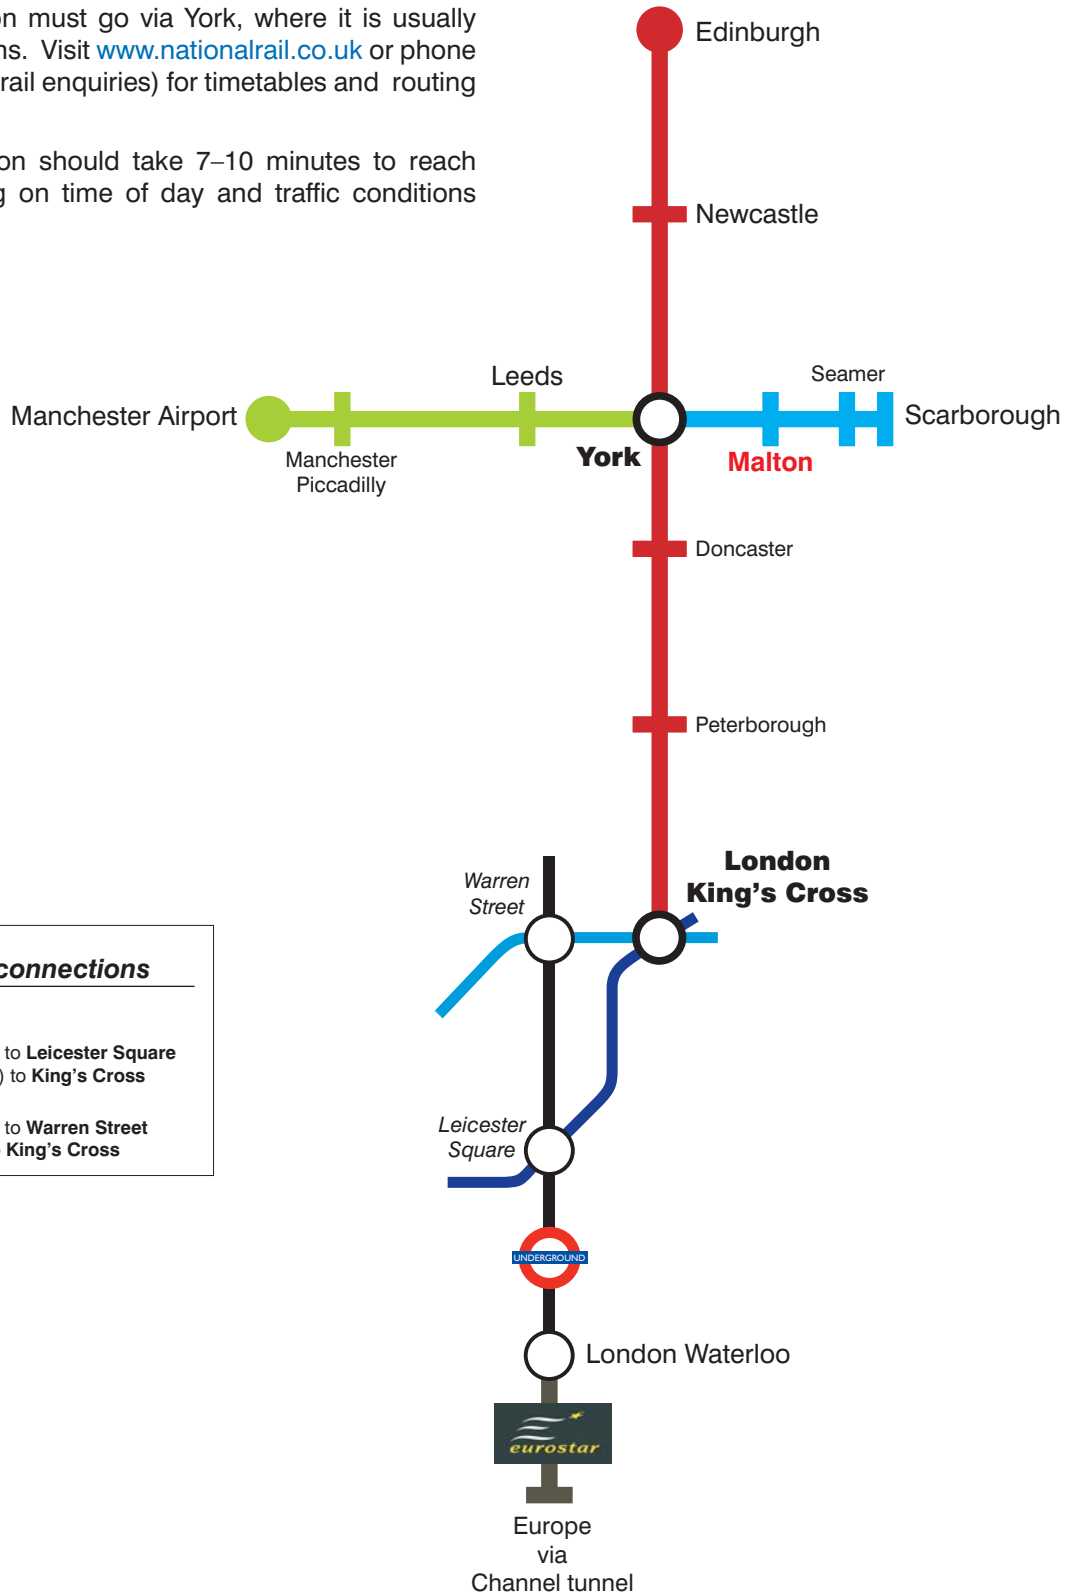

1 York Road Business Park
Malton
York
YO17 6YA
England

Telephone: +44 (0)1653 600294
Fax: +44 (0)1653 693446

email: sales@hydramotion.com
www.hydramotion.com

Arriving by rail

All rail journeys to Malton must go via York, where it is usually necessary to change trains. Visit www.nationalrail.co.uk or phone 08457 48 49 50 (national rail enquiries) for timetables and routing information.

A taxi from Malton station should take 7–10 minutes to reach Hydramotion, depending on time of day and traffic conditions (see *Arriving by road*).

London Tube connections

Waterloo to King's Cross

— Northern Line (northbound) to Leicester Square

— Piccadilly Line (northbound) to King's Cross

or

— Northern Line (northbound) to Warren Street

— Victoria Line (eastbound) to King's Cross